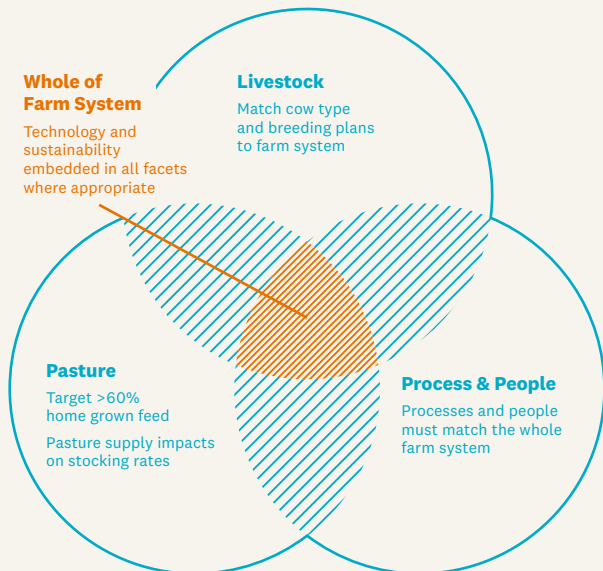

Holistic dairy asset management solutions for aggregated dairy businesses

From the paddock to
the board room table

agCap

We are the nexus
between farmer
and investor.

agCap dairy asset management aims to ensure that the People, Process, Livestock and Pastures are structured and aligned to ensure the best prospect of assets performing above average.

agCap adds value by helping owners regain control of their business including:

- Improved key staff retention
- Livestock traceability
- Traceability of all inputs and outputs
- Improved visibility and output of reporting systems

Today's Australian dairy farm businesses are dealing with:

- Volatility in seasonal conditions, input costs and farm gate milk price
- More complexity with increased demands for accountability, reporting and compliance.
- Anecdotal evidence suggests that the greatest challenges facing dairy farm businesses today (aside from farm gate milk price), include;
 - On-farm labour;
 - Livestock performance; and
 - Evidence based reporting to support our social license to operate

“The best farmers (and their advisors) avoid the common mistake of decision makers of seeing the problem/ decision only in part. They use the whole farm approach and accept that a farm is a combination of all things”