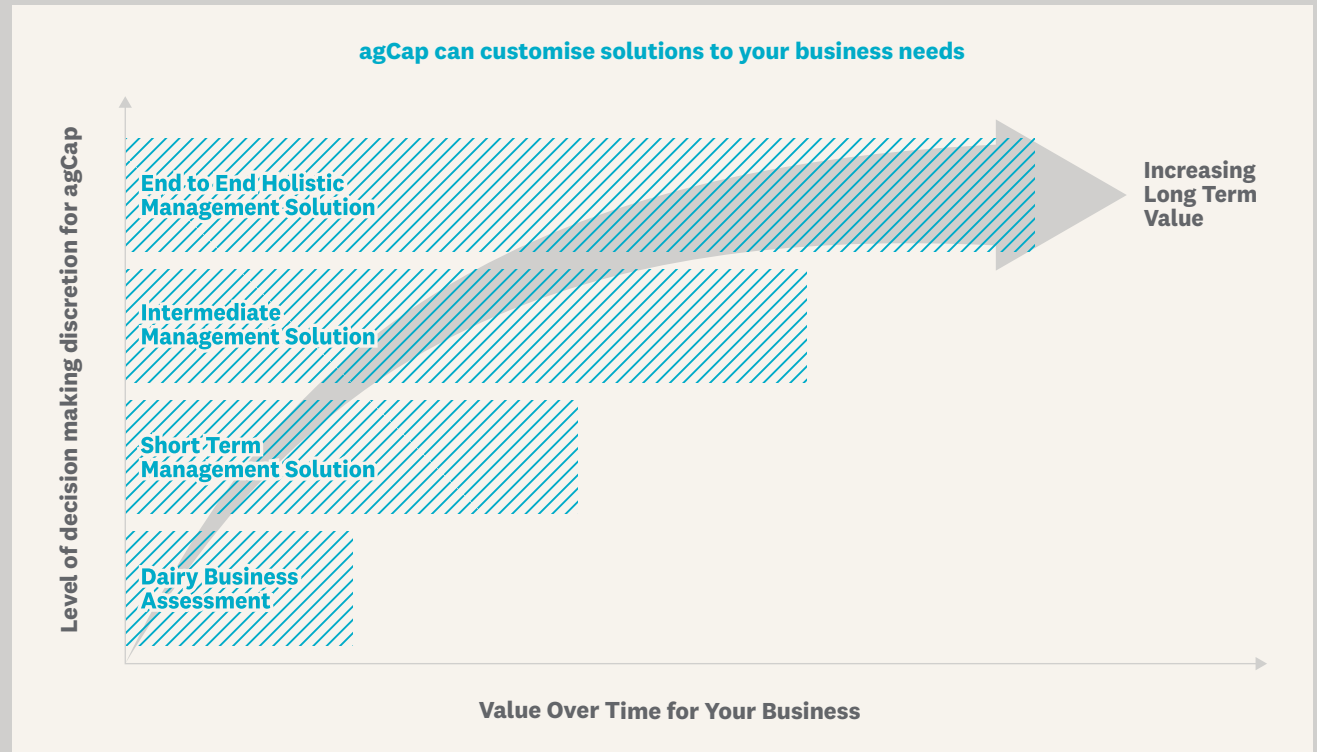

Holistic dairy asset management solutions for aggregated dairy businesses

From the paddock to
the board room table

agCap

We are the nexus
between farmer
and investor.

agCap dairy asset management aims to ensure that the People, Process, Livestock and Pastures are structured and aligned to ensure the best prospect of assets performing above average.

agCap adds value by helping owners regain control of their business including:

- Improved key staff retention
- Livestock traceability
- Traceability of all inputs and outputs
- Improved visibility and output of reporting systems

Today's Australian dairy farm businesses are dealing with:

- Volatility in seasonal conditions, input costs and farm gate milk price
- More complexity with increased demands for accountability, reporting and compliance.
- Anecdotal evidence suggests that the greatest challenges facing dairy farm businesses today (aside from farm gate milk price), include;
 - On-farm labour;
 - Livestock performance; and
 - Evidence based reporting to support our social license to operate

“The best farmers (and their advisors) avoid the common mistake of decision makers of seeing the problem/ decision only in part. They use the whole farm approach and accept that a farm is a combination of all things”